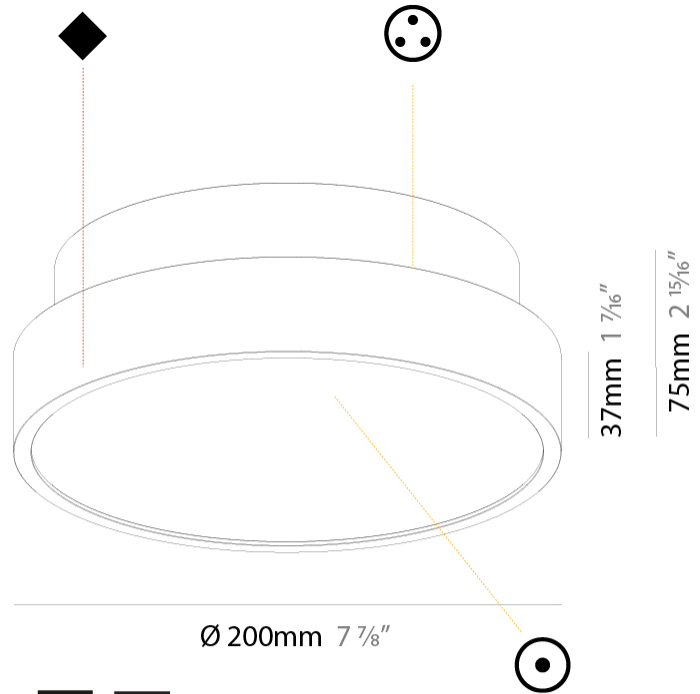

GENERAL

Series: Sign Diva
Subseries: Sign Diva
Partner: Prolicht
Division: Architectural
Installation: Surface
Product Type: Ceiling Surface
Mounting Location: Ceiling
Light Distribution: Direct / Indirect

PHYSICAL

Shape: Round
Diameter (mm): 200
Diameter (in): 7 7/8
Height (mm): 75
Height (in): 2 15/16
Weight (kg): 1.12
Weight (lbs): 2.469

Diffuser: Direct - PMMA - Opal/Micro-Prism/Sparkling Secret/Vintage Industrial with Shine Ring / Indirect - White/Yellow/Orange/Red/Blue/Green

Fixture Finish: SSR / BKV / CWI / CRY / HAB / UFT / ITA / RUA / FTG / MYG / LOD / PUS / FRO / FUP / KIA / POP / BLS / SPG / MEY / GOH / CHC / COM / ABZ / JAG / OBR / MOS / ROR

Fixture Material: PMMA / Extruded Aluminum / Steel

ELECTRICAL

Lamp Type: LED (Zhaga Standard)
Input Wattage (W): 12.1
Total Output Wattage (W): 11
Dimming: Tri-Mode (Non-Dimming and Phase Dimming (120Vac only) and 0-10V Dimming)
Driver Included: Yes
Driver Location: Integrated
Driver Type: Constant Current - Universal
Driver Class: Class 2
Input Voltage (V): 120 - 277
Constant Current (MA): 350

LED

Color Temperature (°K): 3000 / 3500 / 4000
Max. Delivered Lumen (lm): 1100 / 1117 / 1140
CRI: >90 CRI
Lamp Life (hrs): 50000

OPTICAL

RATINGS AND CERTIFICATIONS

Certified By: Certified for North American Standards
IP rating: IP20

PROJECT
TYPE
SPECIFIER
QUANTITY
DATE