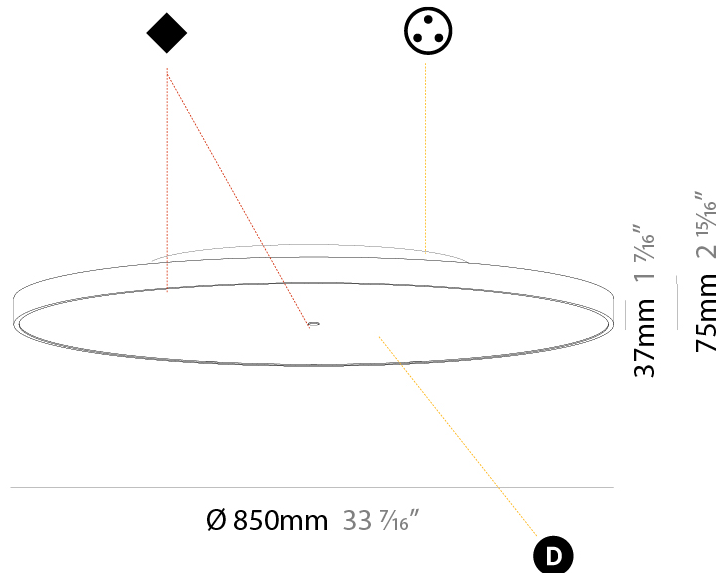

GENERAL

Series: Sign Diva
Subseries: Sign Diva
Partner: Prolicht
Division: Architectural
Installation: Surface
Product Type: Ceiling Surface
Mounting Location: Ceiling
Light Distribution: Direct / Indirect

PHYSICAL

Shape: Round
Diameter (mm): 850
Diameter (in): 33 7/16
Height (mm): 75
Height (in): 2 15/16
Weight (kg): 12.906
Weight (lbs): 28.453
Diffuser: Direct - PMMA - Opal/Micro-Prism/Sparkling Secret/Vintage Industrial with Shine Ring / Indirect - White/Yellow/Orange/Red/Blue/Green
Fixture Finish: SSR / BKV / CWI / CRY / HAB / UFT / ITA / RUA / FTG / MYG / LOD / PUS / FRO / FUP / KIA / POP / BLS / SPG / MEY / GOH / CHC / COM / ABZ / JAG / OBR / MOS / ROR
Fixture Material: PMMA / Extruded Aluminum / Steel

ELECTRICAL

Lamp Type: LED (Zhaga Standard)
Input Wattage (W): 96.8
Total Output Wattage (W): 76.8
Dimming: Tri-Mode (Non-Dimming and Phase Dimming (120Vac only) and 0-10V Dimming)
Driver Included: Yes
Driver Location: Integrated
Driver Type: Constant Current - Universal
Driver Class: Class 2
Input Voltage (V): 120 - 277
Constant Current (MA): 600

LED

Color Temperature (*K): 3000 / 3500 / 4000
Max. Delivered Lumen (lm): 11160 / 11388 / 11620
CRI: >90 CRI
Lamp Life (hrs): 50000

OPTICAL

RATINGS AND CERTIFICATIONS

Certified By: Certified for North American Standards
IP rating: IP20