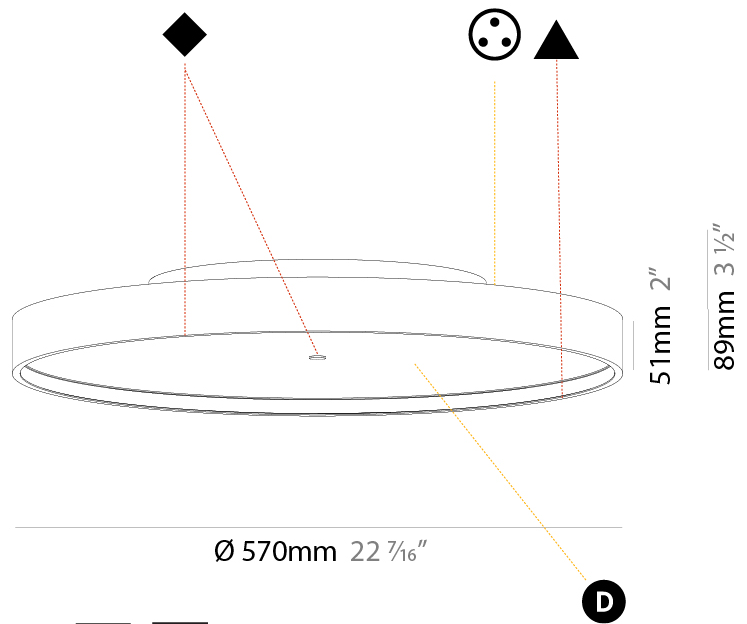

GENERAL

Series: Sign Diva
Subseries: Sign Diva Korona
Partner: Prolicht
Division: Architectural
Installation: Surface
Product Type: Ceiling Surface
Mounting Location: Ceiling
Light Distribution: Direct / Indirect

PHYSICAL

Shape: Round
Diameter (mm): 570
Diameter (in): 22 7/16
Height (mm): 89
Height (in): 3 1/2
Weight (kg): 7.4
Weight (lbs): 16.314
Diffuser: Direct - PMMA - Opal/Micro-Prism/Sparkling Secret/Vintage Industrial / Indirect - White/Yellow/Orange/Red/Blue/Green
Fixture Finish: SSR / BKV / CWI / CRY / HAB / UFT / ITA / RUA / FTG / MYG / LOD / PUS / FRO / FUP / KIA / POP / BLS / SPG / MEY / GOH / CHC / COM / ABZ / JAG / OBR / MOS / ROR
Fixture Material: PMMA / Extruded Aluminum / Steel

ELECTRICAL

Lamp Type: LED (Zhaga Standard)
Input Wattage (W): 58.3
Total Output Wattage (W): 53
Dimming: Tri-Mode (Non-Dimming and Phase Dimming (120Vac only) and 0-10V Dimming)
Driver Included: Yes
Driver Location: Integrated
Driver Type: Constant Current - Universal
Driver Class: Class 2
Input Voltage (V): 120 - 277
Constant Current (MA): 350

LED

Color Temperature (°K): 3000 / 3500 / 4000
Max. Delivered Lumen (lm): 6170 / 6292 / 6420
CRI: >90 CRI
Lamp Life (hrs): 50000

OPTICAL

RATINGS AND CERTIFICATIONS

Certified By: Certified for North American Standards
IP rating: IP20