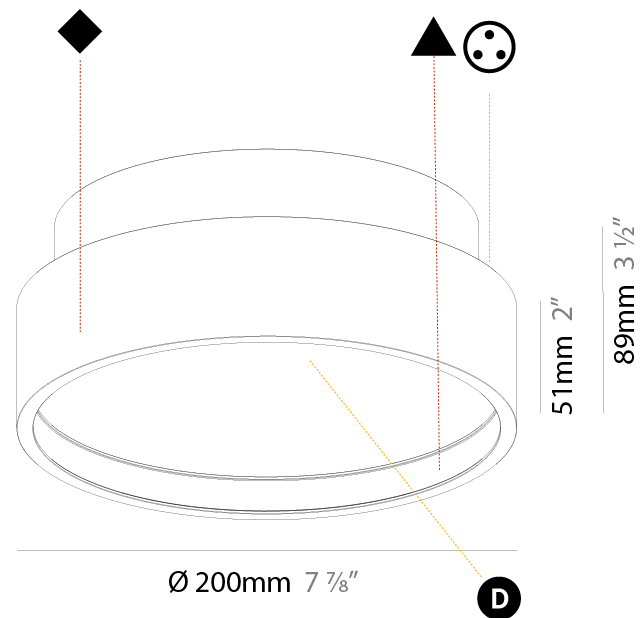

GENERAL

Series: Sign Diva
Subseries: Sign Diva Korona
Partner: Prolicht
Division: Architectural
Installation: Surface
Product Type: Ceiling Surface
Mounting Location: Ceiling
Light Distribution: Direct / Indirect

PHYSICAL

Shape: Round
Diameter (mm): 200
Diameter (in): 7 7/8
Height (mm): 89
Height (in): 3 1/2
Weight (kg): 1.261
Weight (lbs): 2.78
Diffuser: Direct - PMMA - Opal/Micro-Prism/Sparkling Secret/Vintage Industrial / Indirect - White/Yellow/Orange/Red/Blue/Green
Fixture Finish: SSR / BKV / CWI / CRY / HAB / UFT / ITA / RUA / FTG / MYG / LOD / PUS / FRO / FUP / KIA / POP / BLS / SPG / MEY / GOH / CHC / COM / ABZ / JAG / OBR / MOS / ROR
Fixture Material: PMMA / Extruded Aluminum / Steel

ELECTRICAL

Lamp Type: LED (Zhaga Standard)
Input Wattage (W): 12.1
Total Output Wattage (W): 11
Dimming: Tri-Mode (Non-Dimming and Phase Dimming (120Vac only) and 0-10V Dimming)
Driver Included: Yes
Driver Location: Integrated
Driver Type: Constant Current - Universal
Driver Class: Class 2
Input Voltage (V): 120 - 277
Constant Current (MA): 350

LED

Color Temperature (°K): 3000 / 3500 / 4000
Max. Delivered Lumen (lm): 1100 / 1117 / 1140
CRI: >90 CRI
Lamp Life (hrs): 50000

OPTICAL

RATINGS AND CERTIFICATIONS

Certified By: Certified for North American Standards
IP rating: IP20

PROJECT
TYPE
SPECIFIER
QUANTITY
DATE